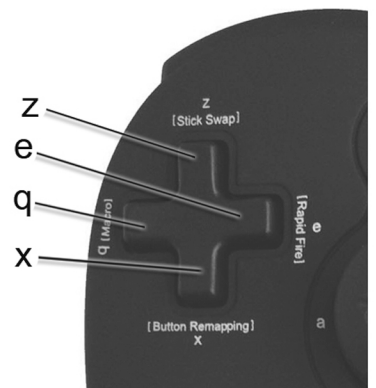

FRAGCHUCK FACTORY SETTINGS